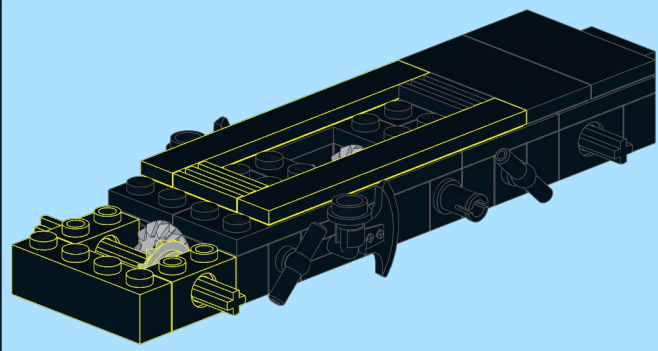

DSB Litra MH 304

Design by Dennis Tomsen ©
At <https://www.flickr.com/people/93468412@N08/>

INSTRUCTION BY
KNUD ALBRECHTSEN
www.snakebyte.dk/lego

3

4