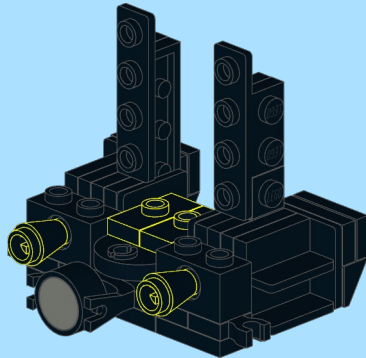

DSB Litra MH 304

Design by Dennis Tomsen ©
At <https://www.flickr.com/people/93468412@N08/>

INSTRUCTION BY
KNUD ALBRECHTSEN
www.snakebyte.dk/lego

3

4