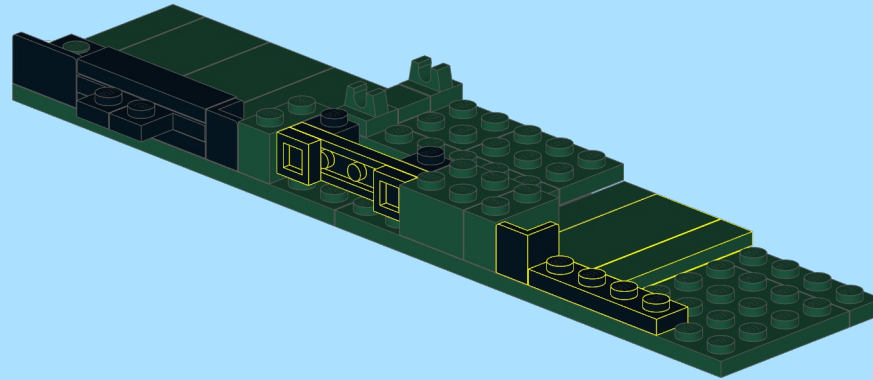

DSB Litra MH 304

Design by Dennis Tomsen ©
At <https://www.flickr.com/people/93468412@N08/>

INSTRUCTION BY
KNUD ALBRECHTSEN
www.snakebyte.dk/lego

3

4