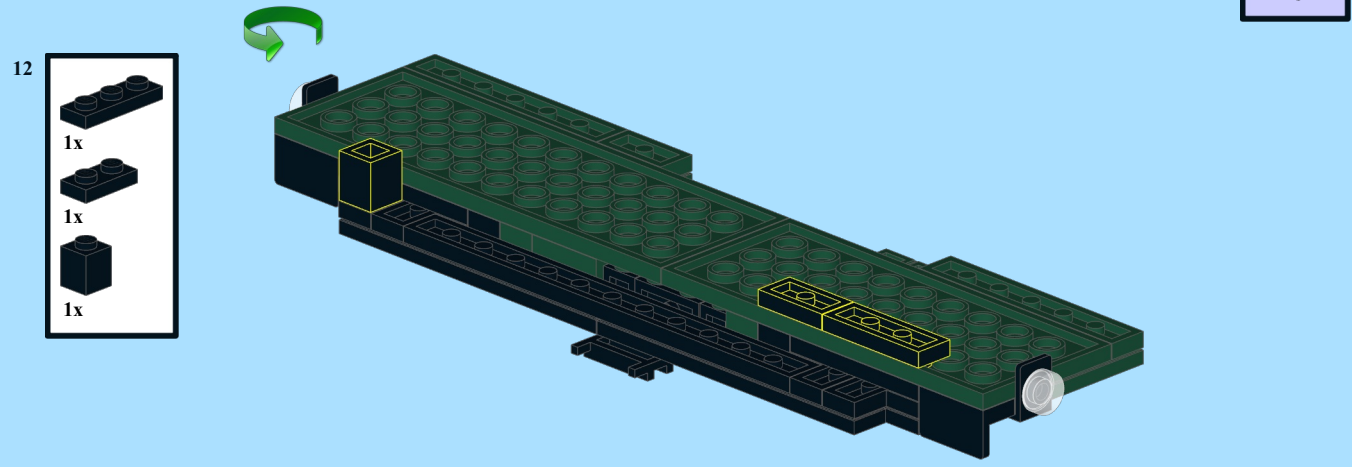

DSB Litra MH 304

Design by Dennis Tomsen ©
At <https://www.flickr.com/people/93468412@N08/>

INSTRUCTION BY
KNUD ALBRECHTSEN
www.snakebyte.dk/lego

3

4