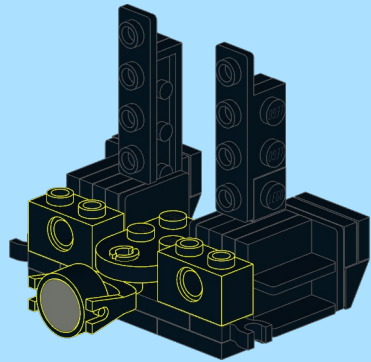

DSB Litra MH 304

Design by Dennis Tomsen ©
At <https://www.flickr.com/people/93468412@N08/>

INSTRUCTION BY
KNUD ALBRECHTSEN
www.snakebyte.dk/lego

3

4