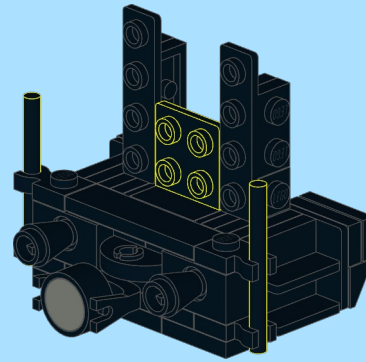

DSB Litra MH 304

Design by Dennis Tomsen ©
At <https://www.flickr.com/people/93468412@N08/>

INSTRUCTION BY
KNUD ALBRECHTSEN
www.snakebyte.dk/lego

3

4