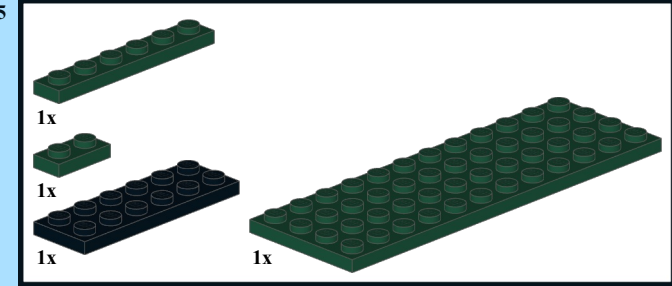

DSB Litra MH 304

Design by Dennis Tomsen ©
At <https://www.flickr.com/people/93468412@N08/>

INSTRUCTION BY
KNUD ALBRECHTSEN
www.snakebyte.dk/lego

3

4