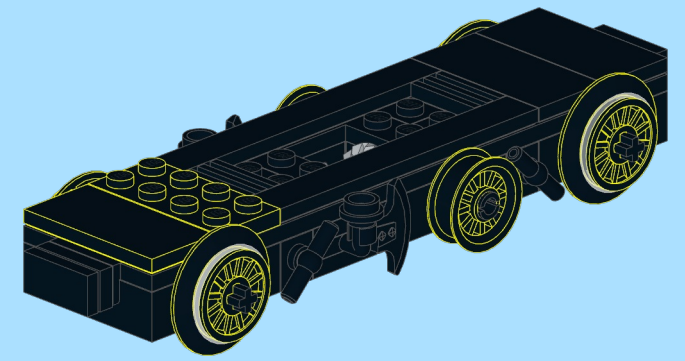

DSB Litra MH 304

Design by Dennis Tomsen ©
At <https://www.flickr.com/people/93468412@N08/>

INSTRUCTION BY
KNUD ALBRECHTSEN
www.snakebyte.dk/lego

3

4