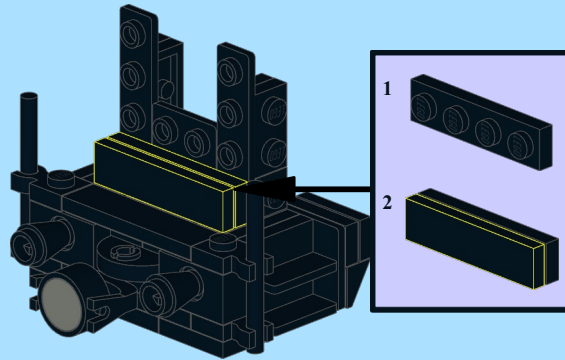

DSB Litra MH 304

Design by Dennis Tomsen ©
At <https://www.flickr.com/people/93468412@N08/>

INSTRUCTION BY
KNUD ALBRECHTSEN
www.snakebyte.dk/lego

3

4