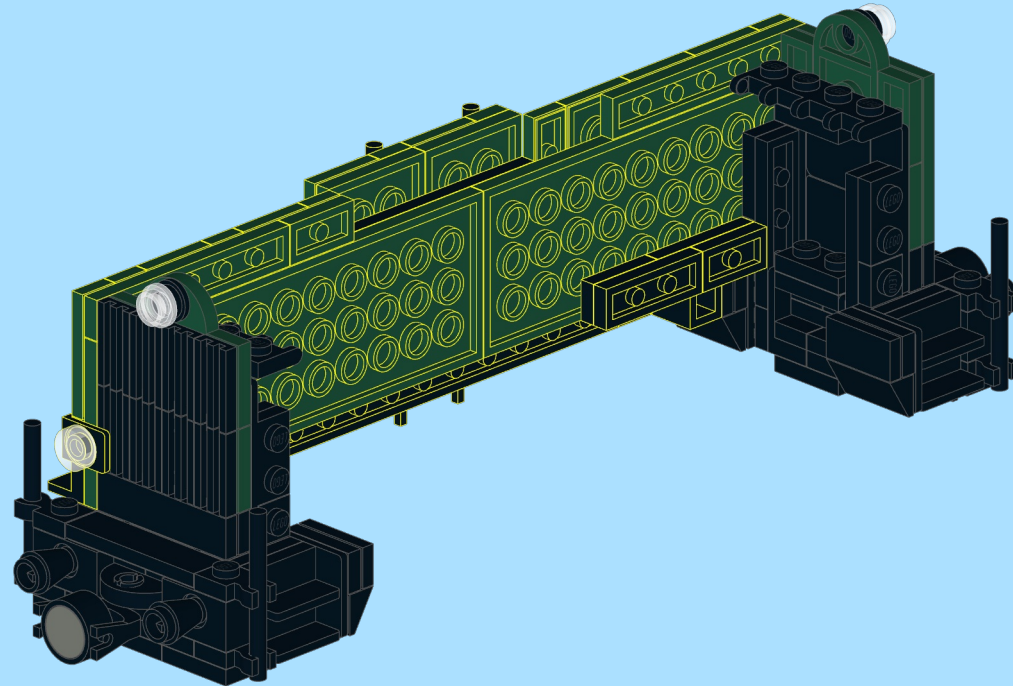

DSB Litra MH 304

Design by Dennis Tomsen ©
At <https://www.flickr.com/people/93468412@N08/>

INSTRUCTION BY
KNUD ALBRECHTSEN
www.snakebyte.dk/lego

3

4