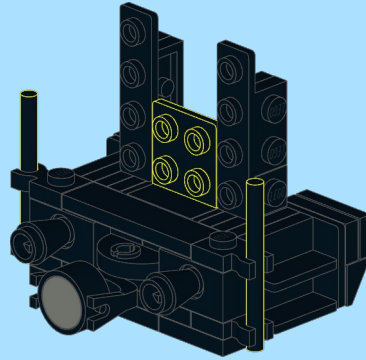

DSB Litra MH 304

Design by Dennis Tomsen ©
At <https://www.flickr.com/people/93468412@N08/>

INSTRUCTION BY
KNUD ALBRECHTSEN
www.snakebyte.dk/lego

3

4