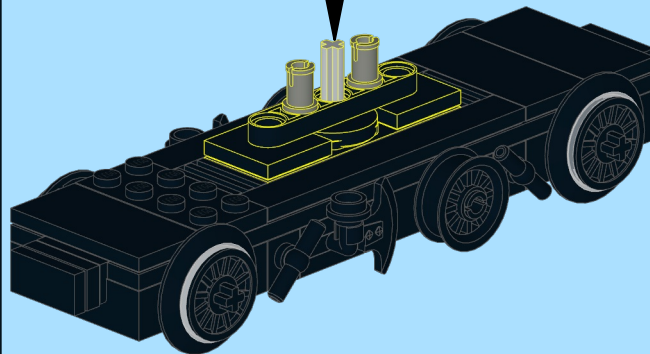

DSB Litra MH 304

Design by Dennis Tomsen ©
At <https://www.flickr.com/people/93468412@N08/>

INSTRUCTION BY
KNUD ALBRECHTSEN
www.snakebyte.dk/lego

3

4