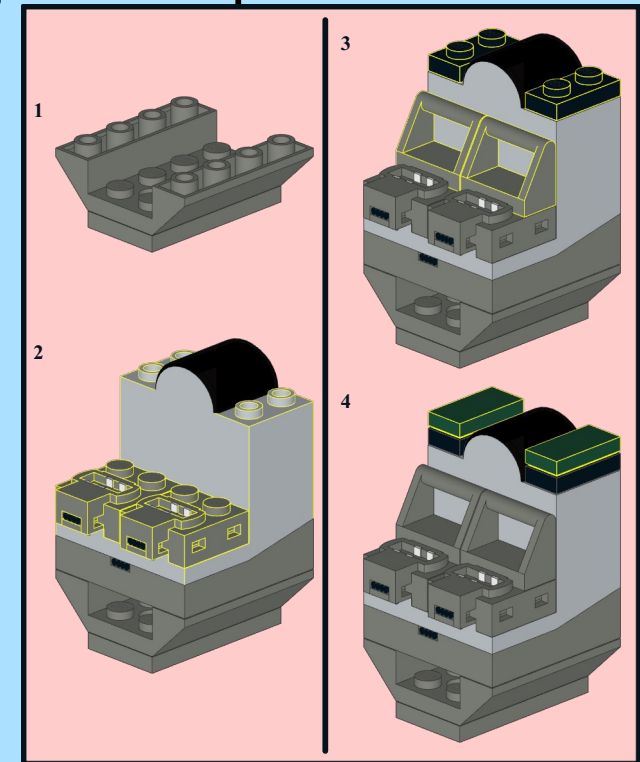

DSB Litra MH 304

Design by Dennis Tomsen ©
At <https://www.flickr.com/people/93468412@N08/>

INSTRUCTION BY
KNUD ALBRECHTSEN
www.snakebyte.dk/lego

3

4