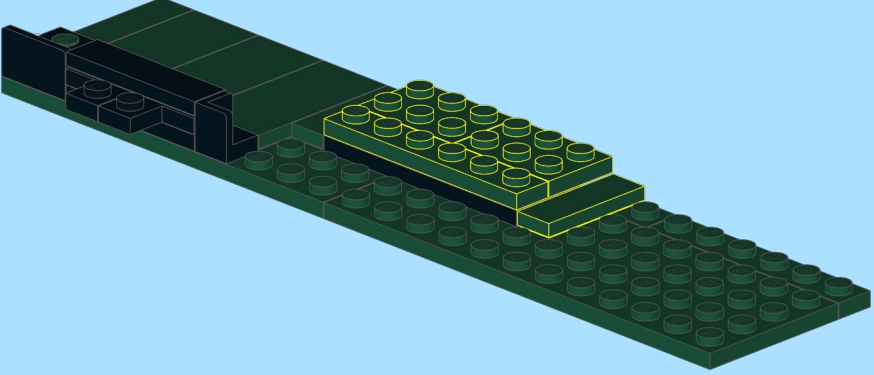

DSB Litra MH 304

Design by Dennis Tomsen ©
At <https://www.flickr.com/people/93468412@N08/>

INSTRUCTION BY
KNUD ALBRECHTSEN
www.snakebyte.dk/lego

3

4