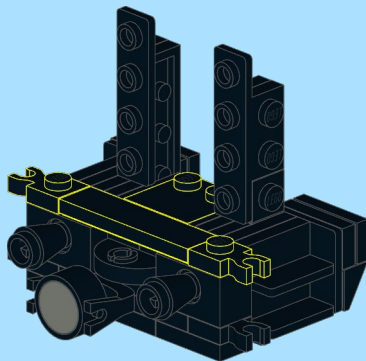

DSB Litra MH 304

Design by Dennis Tomsen ©
At <https://www.flickr.com/people/93468412@N08/>

INSTRUCTION BY
KNUD ALBRECHTSEN
www.snakebyte.dk/lego

3

4