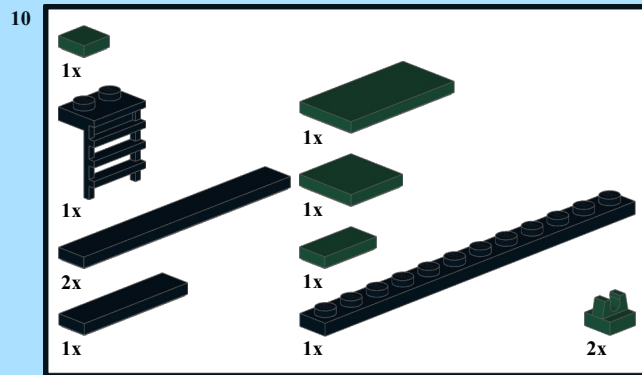

DSB Litra MH 304

Design by Dennis Tomsen ©
At <https://www.flickr.com/people/93468412@N08/>

INSTRUCTION BY
KNUD ALBRECHTSEN
www.snakebyte.dk/lego

3

4