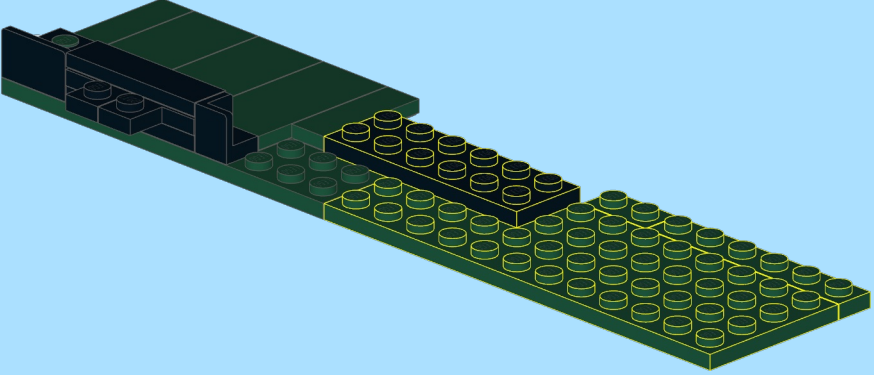

DSB Litra MH 304

Design by Dennis Tomsen ©
At <https://www.flickr.com/people/93468412@N08/>

INSTRUCTION BY
KNUD ALBRECHTSEN
www.snakebyte.dk/lego

3

4