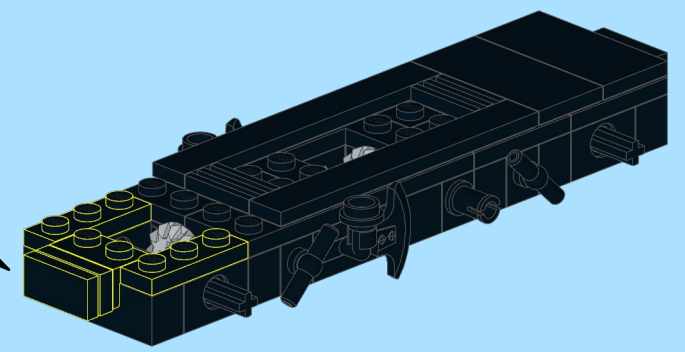

DSB Litra MH 304

Design by Dennis Tomsen ©
At <https://www.flickr.com/people/93468412@N08/>

INSTRUCTION BY
KNUD ALBRECHTSEN
www.snakebyte.dk/lego

3

4