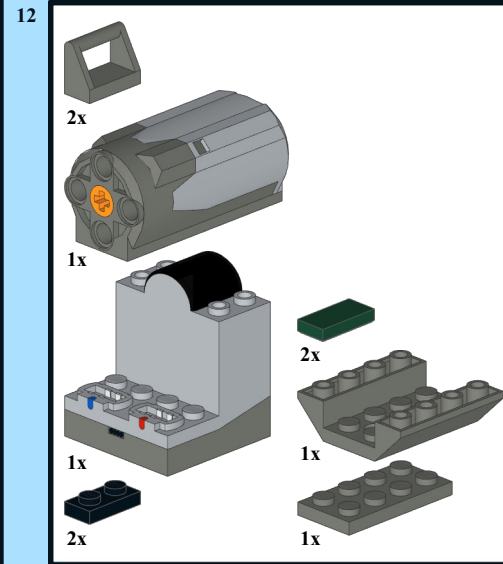

DSB Litra MH 304

Design by Dennis Tomsen ©
At <https://www.flickr.com/people/93468412@N08/>

INSTRUCTION BY
KNUD ALBRECHTSEN
www.snakebyte.dk/lego

3

4