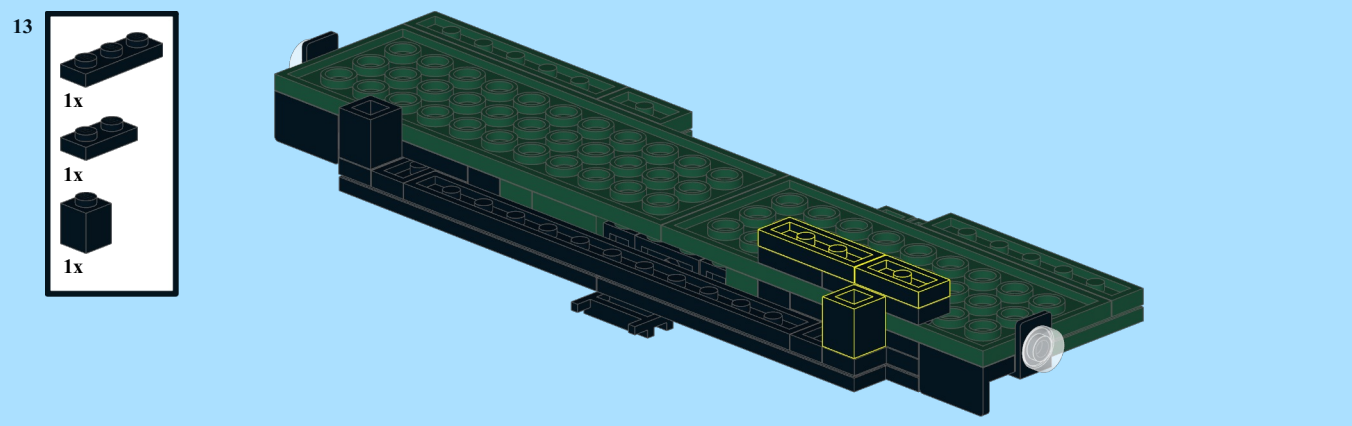

DSB Litra MH 304

Design by Dennis Tomsen ©
At <https://www.flickr.com/people/93468412@N08/>

INSTRUCTION BY
KNUD ALBRECHTSEN
www.snakebyte.dk/lego

3

4