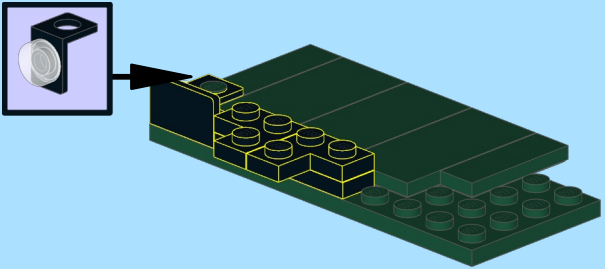

DSB Litra MH 304

Design by Dennis Tomsen ©
At <https://www.flickr.com/people/93468412@N08/>

INSTRUCTION BY
KNUD ALBRECHTSEN
www.snakebyte.dk/lego

3

4