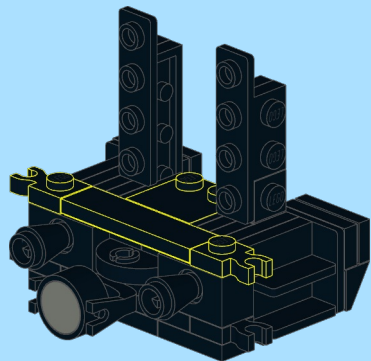

DSB Litra MH 304

Design by Dennis Tomsen ©
At <https://www.flickr.com/people/93468412@N08/>

INSTRUCTION BY
KNUD ALBRECHTSEN
www.snakebyte.dk/lego

3

4