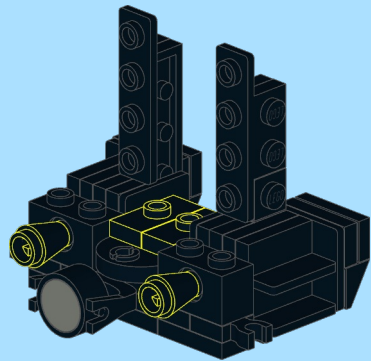

DSB Litra MH 304

Design by Dennis Tomsen ©
At <https://www.flickr.com/people/93468412@N08/>

INSTRUCTION BY
KNUD ALBRECHTSEN
www.snakebyte.dk/lego

3

4