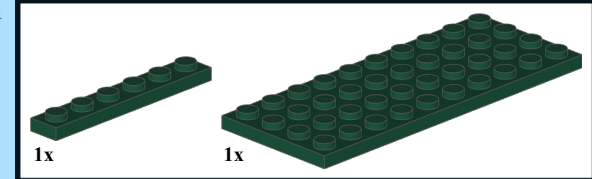

DSB Litra MH 304

Design by Dennis Tomsen ©
At <https://www.flickr.com/people/93468412@N08/>

INSTRUCTION BY
KNUD ALBRECHTSEN
www.snakebyte.dk/lego

3

4