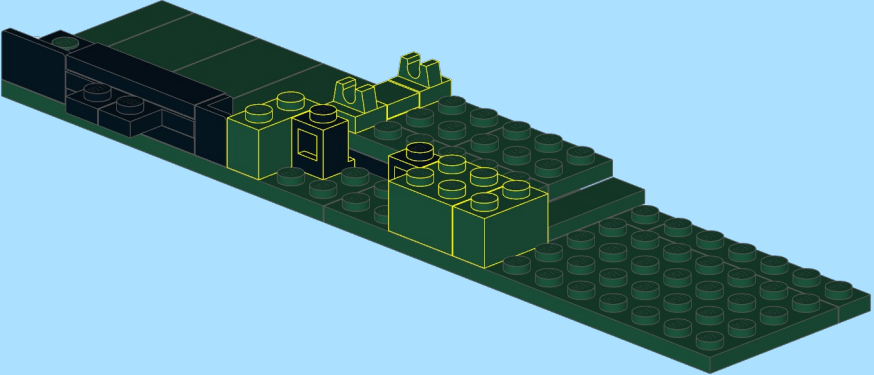

DSB Litra MH 304

Design by Dennis Tomsen ©
At <https://www.flickr.com/people/93468412@N08/>

INSTRUCTION BY
KNUD ALBRECHTSEN
www.snakebyte.dk/lego

3

4