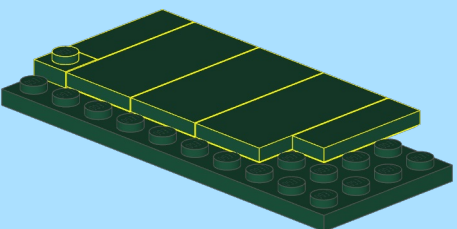

DSB Litra MH 304

Design by Dennis Tomsen ©
At <https://www.flickr.com/people/93468412@N08/>

INSTRUCTION BY
KNUD ALBRECHTSEN
www.snakebyte.dk/lego

3

4