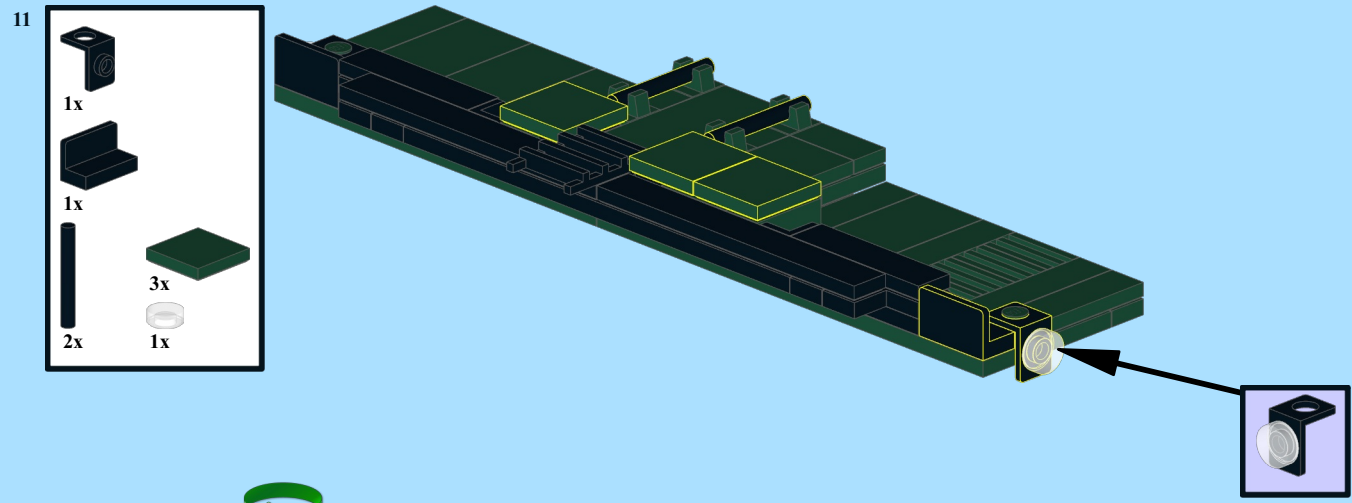

DSB Litra MH 304

Design by Dennis Tomsen ©
At <https://www.flickr.com/people/93468412@N08/>

INSTRUCTION BY
KNUD ALBRECHTSEN
www.snakebyte.dk/lego

3

4