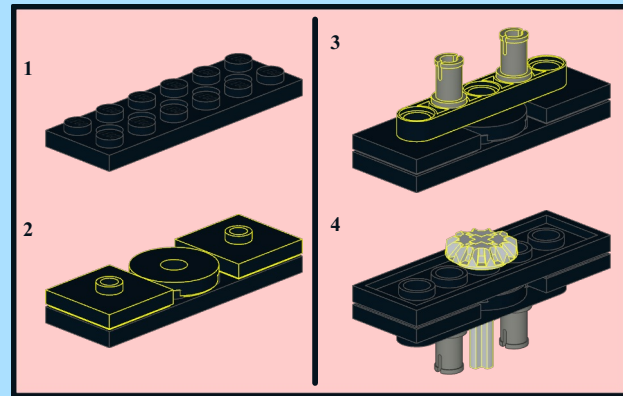

DSB Litra MH 304

Design by Dennis Tomsen ©
At <https://www.flickr.com/people/93468412@N08/>

INSTRUCTION BY
KNUD ALBRECHTSEN
www.snakebyte.dk/lego

3

4