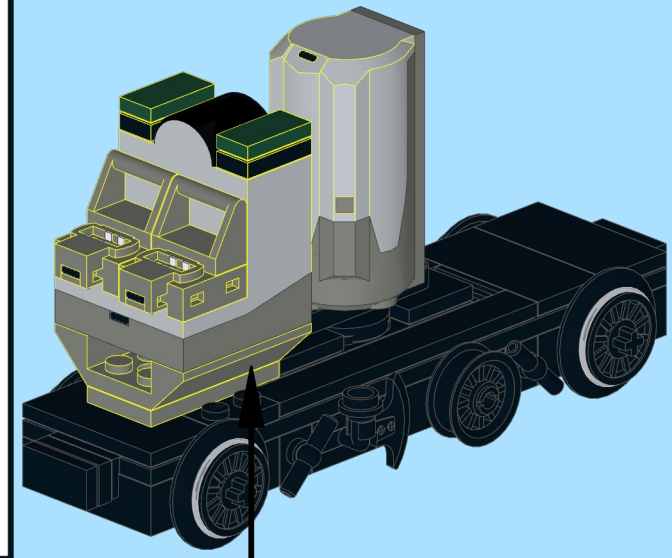

DSB Litra MH 304

Design by Dennis Tomsen ©
At <https://www.flickr.com/people/93468412@N08/>

INSTRUCTION BY
KNUD ALBRECHTSEN
www.snakebyte.dk/lego

3

4