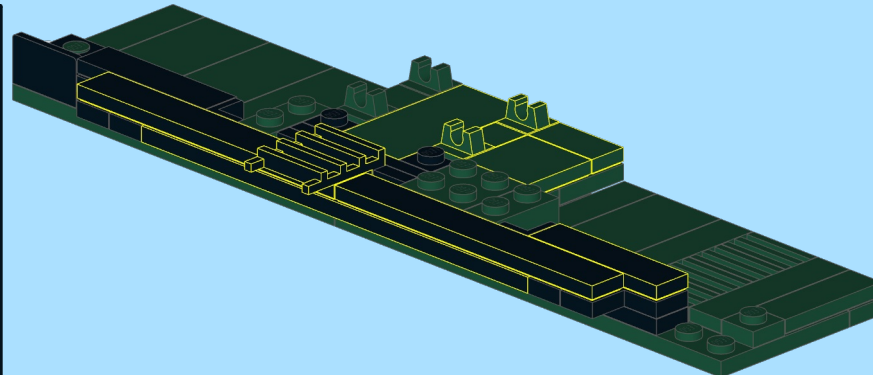

DSB Litra MH 304

Design by Dennis Tomsen ©
At <https://www.flickr.com/people/93468412@N08/>

INSTRUCTION BY
KNUD ALBRECHTSEN
www.snakebyte.dk/lego

3

4