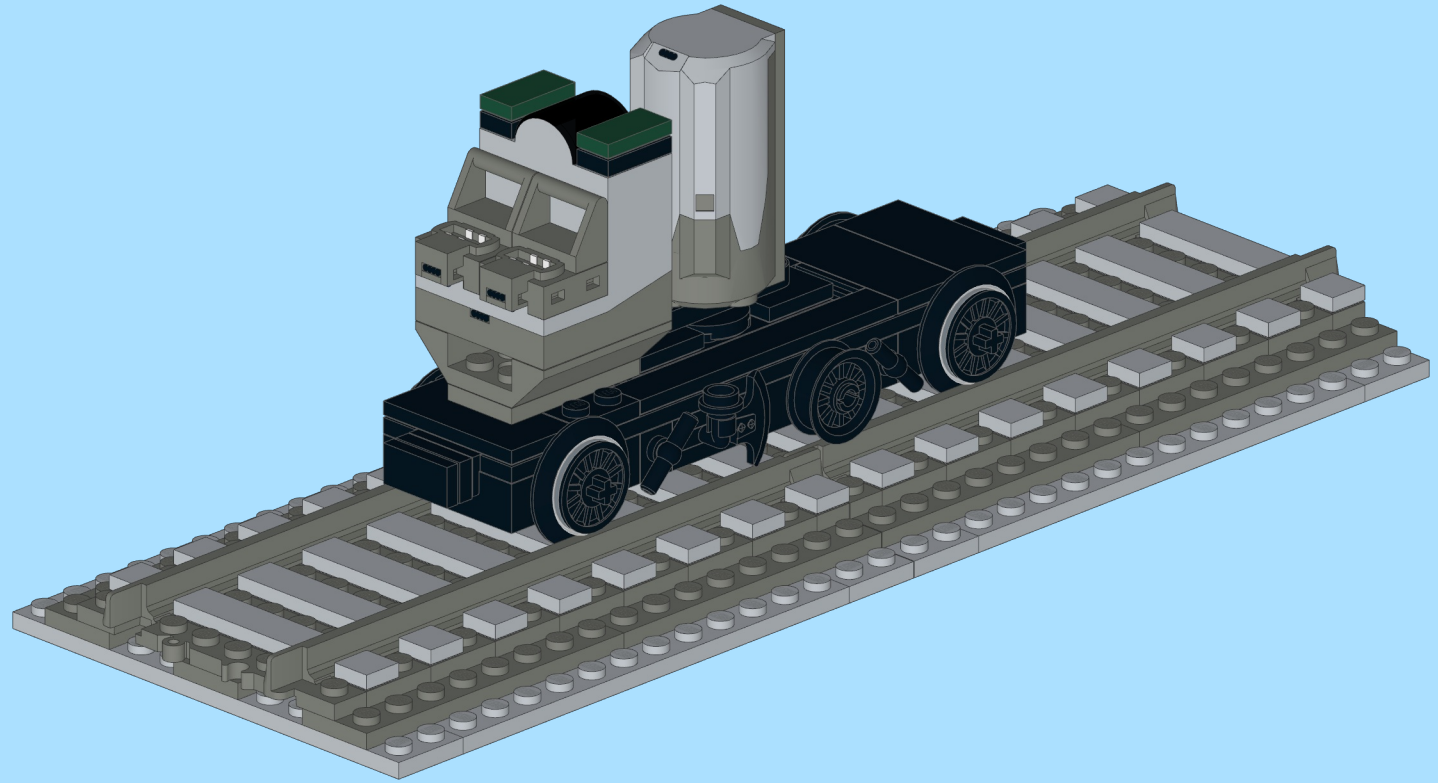

DSB Litra MH 304

Design by Dennis Tomsen ©
At <https://www.flickr.com/people/93468412@N08/>

INSTRUCTION BY
KNUD ALBRECHTSEN
www.snakebyte.dk/lego

3

4