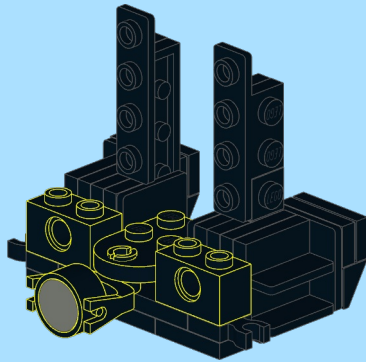

DSB Litra MH 304

Design by Dennis Tomsen ©
At <https://www.flickr.com/people/93468412@N08/>

INSTRUCTION BY
KNUD ALBRECHTSEN
www.snakebyte.dk/lego

3

4