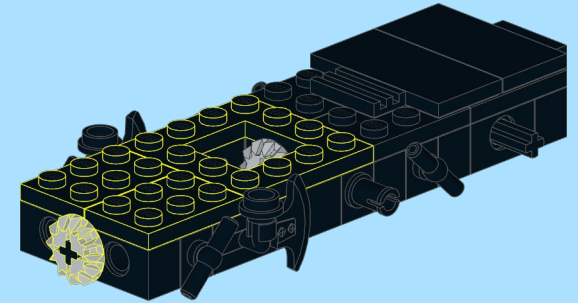

DSB Litra MH 304

Design by Dennis Tomsen ©
At <https://www.flickr.com/people/93468412@N08/>

INSTRUCTION BY
KNUD ALBRECHTSEN
www.snakebyte.dk/lego

3

4