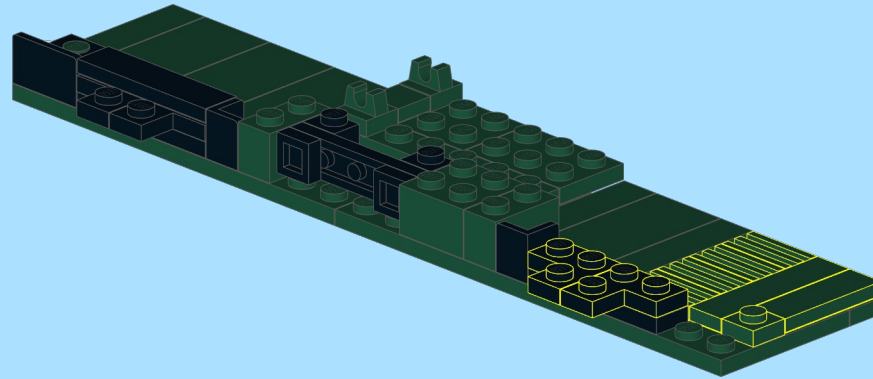

DSB Litra MH 304

Design by Dennis Tomsen ©
At <https://www.flickr.com/people/93468412@N08/>

INSTRUCTION BY
KNUD ALBRECHTSEN
www.snakebyte.dk/lego

3

4