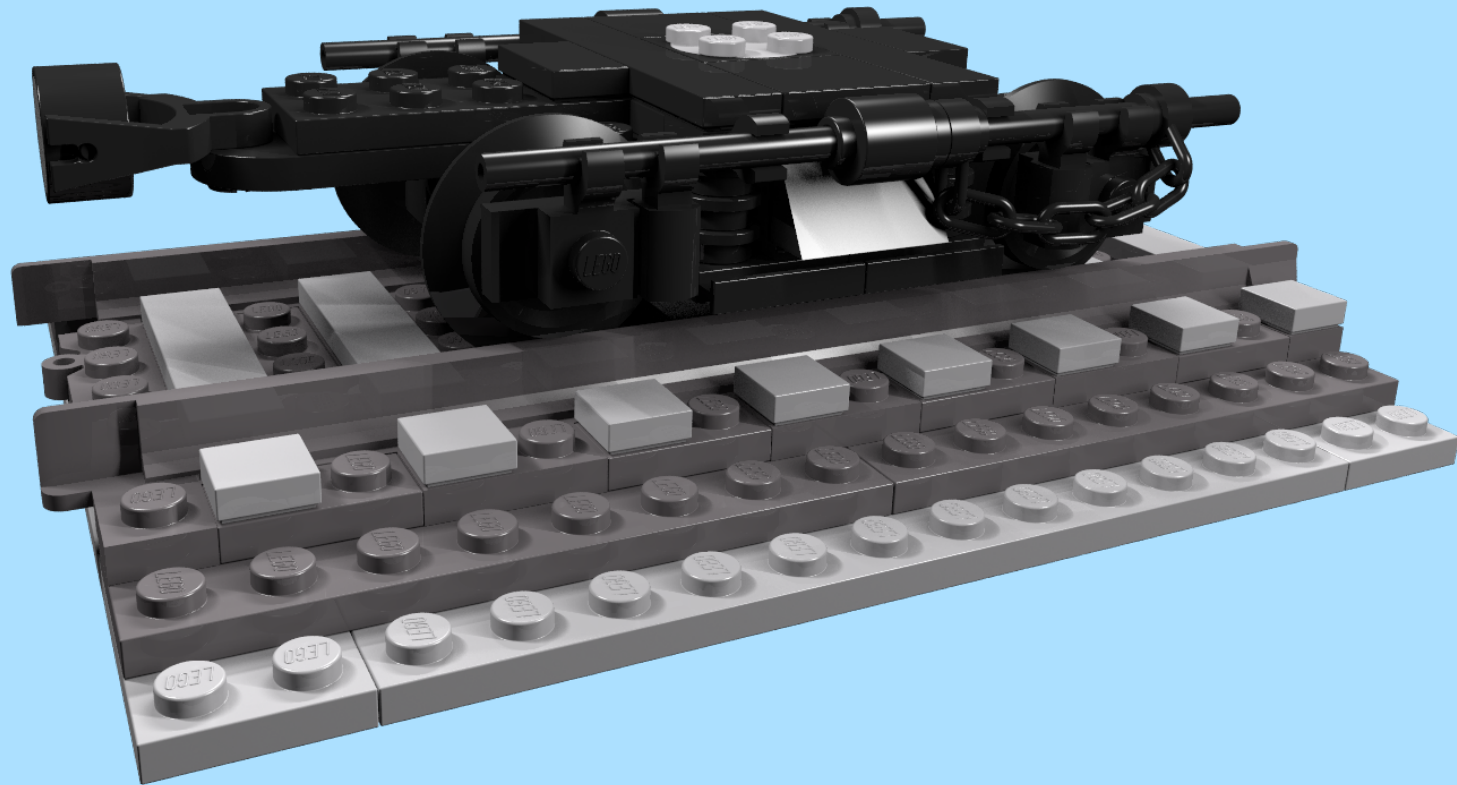

# Osgood Bradley Truck

Original Design from L-Gauge  
at [http://l-gauge.org/wiki/index.php?title=Reference\\_Instructions](http://l-gauge.org/wiki/index.php?title=Reference_Instructions)