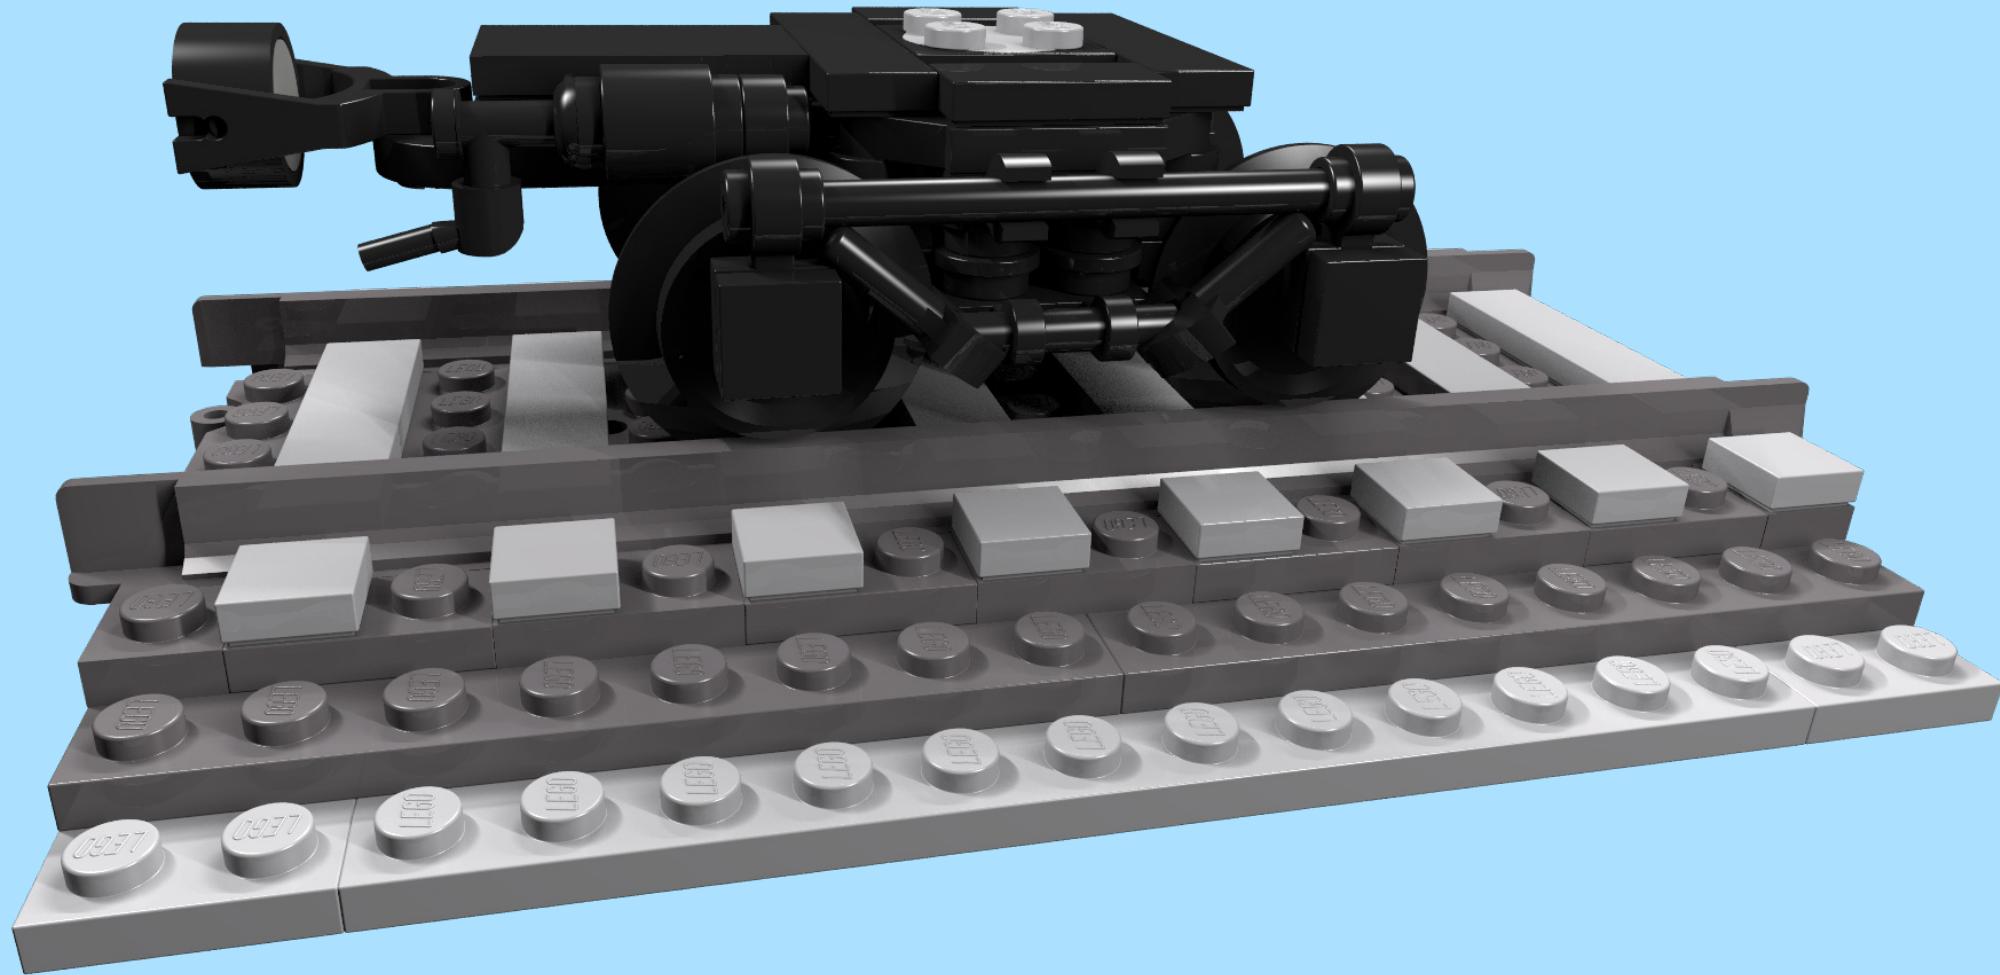

AAR Barber S-2 - ASF A-3 Freight Truck

Original design by L-Gauge
at http://l-gauge.org/wiki/index.php?title=Reference_Instructions