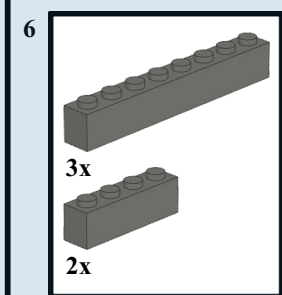

Moduverse Roadplate v5 Alternate Solid and Dashed lines

7

8

9

10

11

13

12