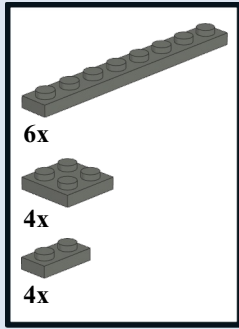

Moduverse Roadplate v5 Alternate Solid and Dashed lines

7

8

9

10

11

13

12