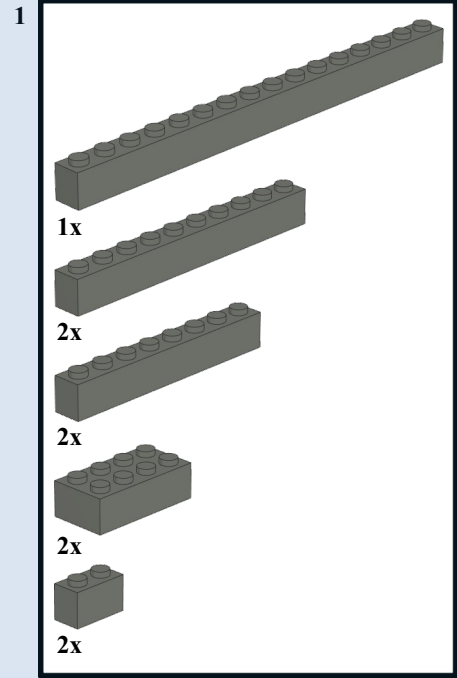

Moduverse Roadplate v5 Alternate Solid and Dashed lines

7

8

9

10

11

13

12