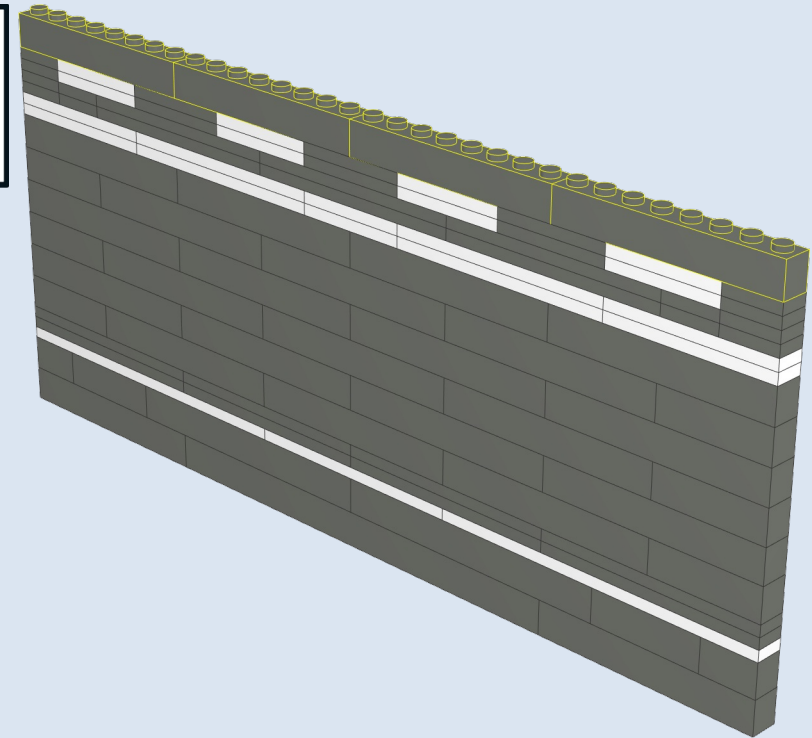

Moduverse Roadplate v5 Alternate Solid and Dashed lines

7

8

9

10

11

13

12

14

15

17

16

18

19

20

21