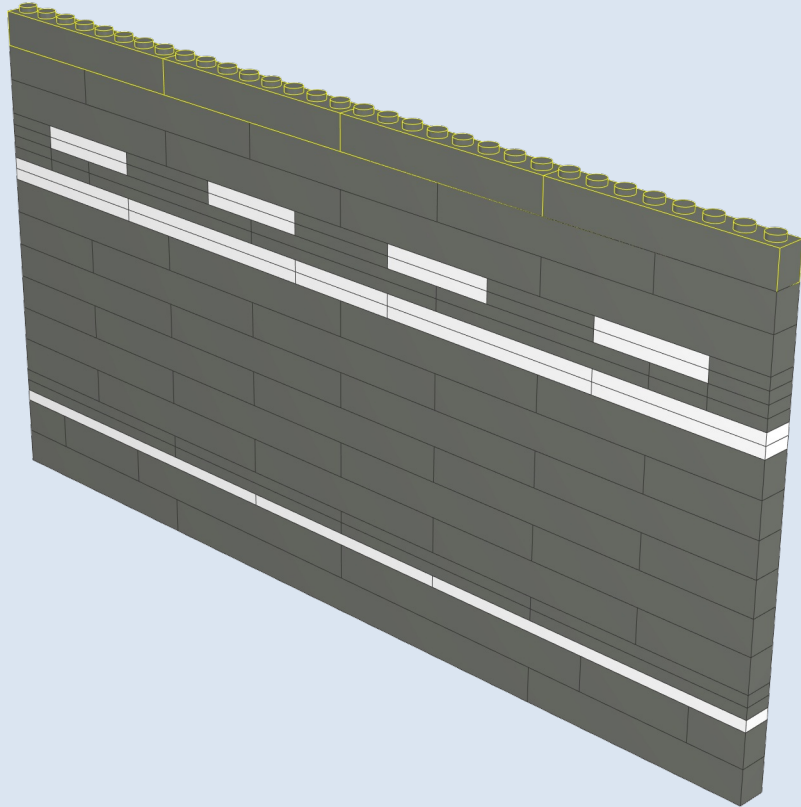

Moduverse Roadplate v5 Alternate Solid and Dashed lines

7

8

9

10

11

13

12

14

15

17

16

18

19

20

21