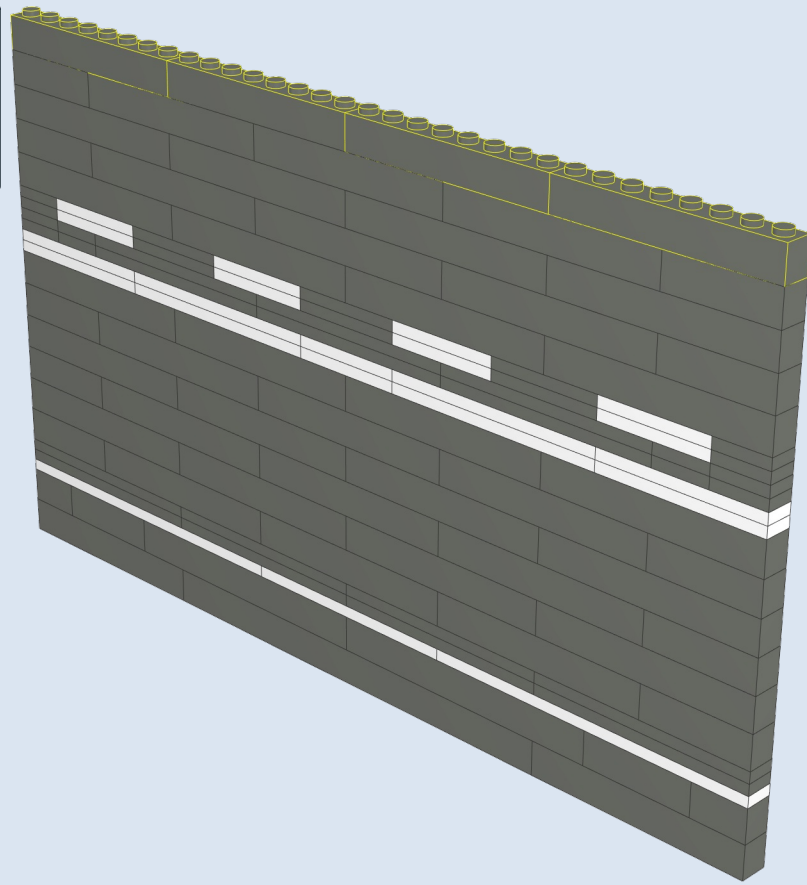

Moduverse Roadplate v5 Alternate Solid and Dashed lines

7

8

9

10

11

13

12

14

15

17

16

18

19

20

21