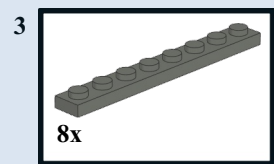

Moduverse Roadplate v5 Alternate Solid and Dashed lines

7

8

9

10

11

13

12