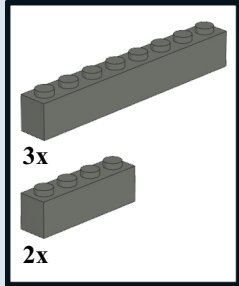

Moduverse Roadplate v5 Alternate Solid and Dashed lines

7

8

9

10

11

13

12