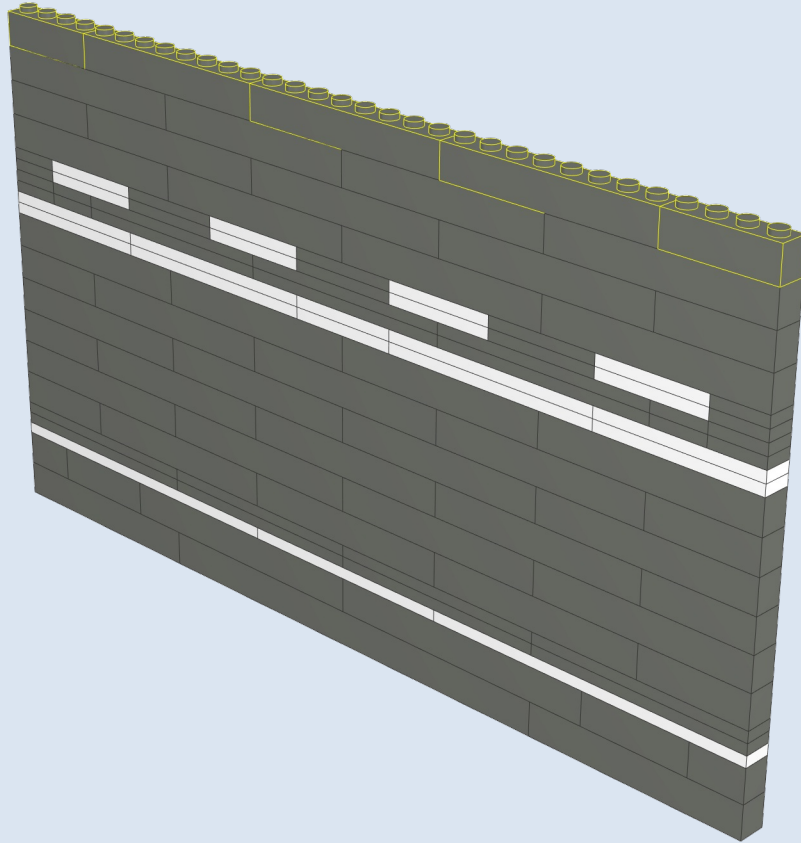

Moduverse Roadplate v5 Alternate Solid and Dashed lines

7

8

9

10

11

13

12

14

15

17

16

18

19

20

21