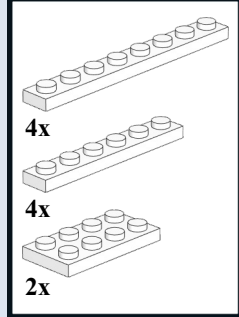

Moduverse Roadplate v5 Alternate Solid and Dashed lines

7

8

9

10

11

13

12