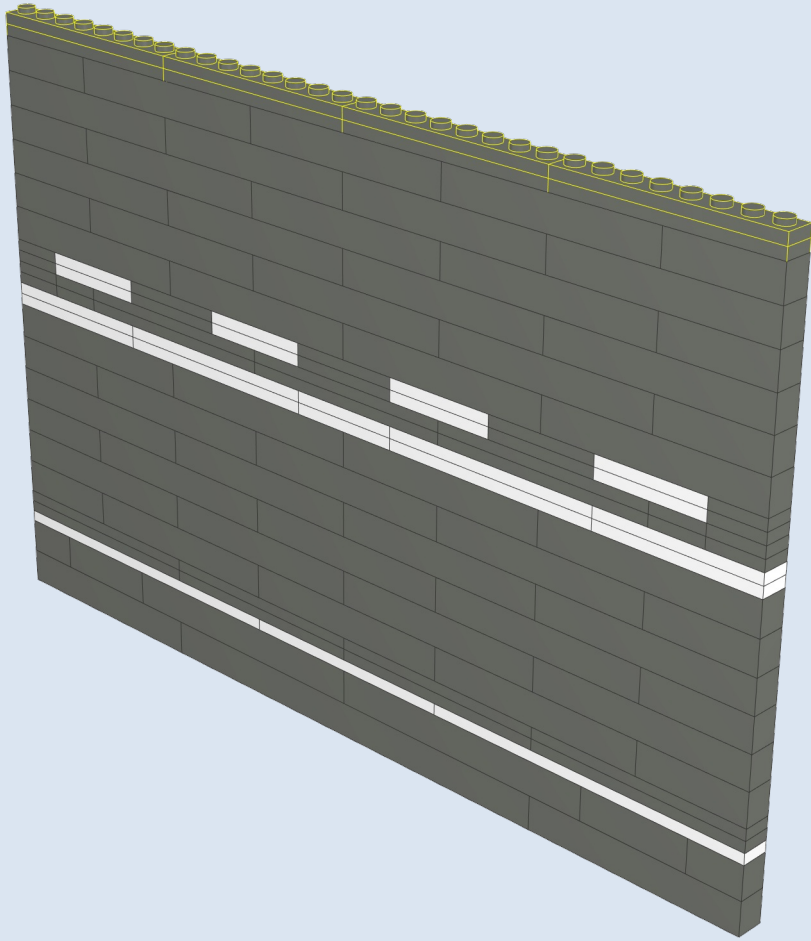

Moduverse Roadplate v5 Alternate Solid and Dashed lines

7

8

9

10

11

13

12

14

15

17

16

18

19

20

21