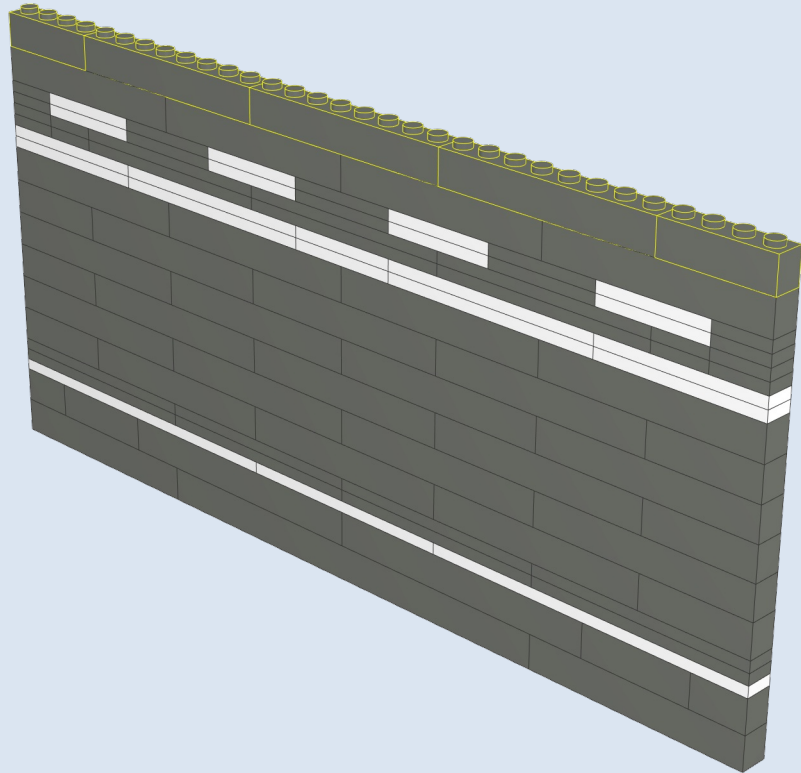

Moduverse Roadplate v5 Alternate Solid and Dashed lines

7

8

9

10

11

13

12

14

15

17

16

18

19

20

21