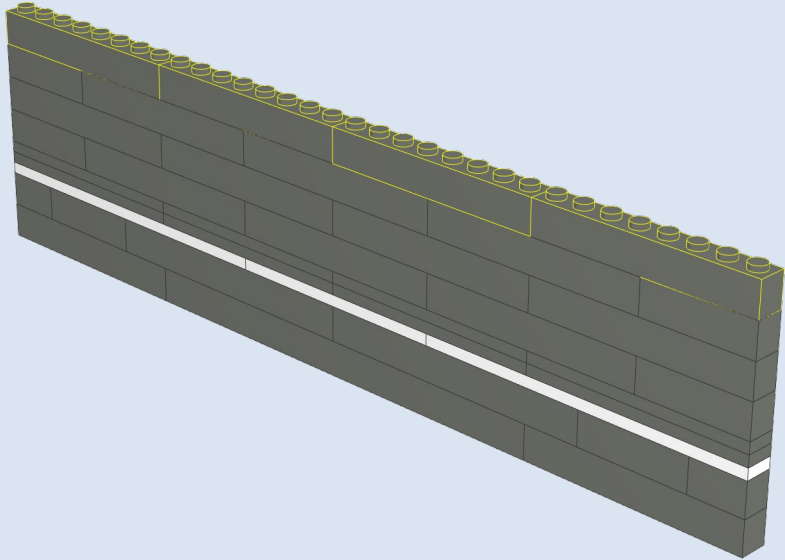

Moduverse Roadplate v5 Alternate Solid and Dashed lines

7

8

9

10

11

13

12

14

15

17

16

18

19

20

21