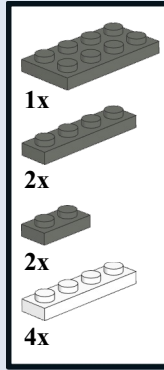

Moduverse Roadplate v5 Alternate Solid and Dashed lines

7

8

9

10

11

13

12