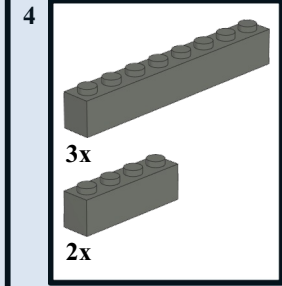

Moduverse Roadplate v5 Alternate Solid and Dashed lines

7

8

9

10

11

13

12