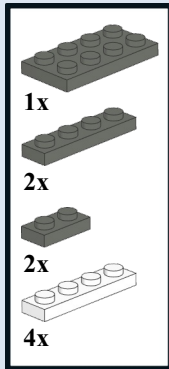

Moduverse Roadplate v5 Alternate Solid and Dashed lines

7

8

9

10

11

13

12